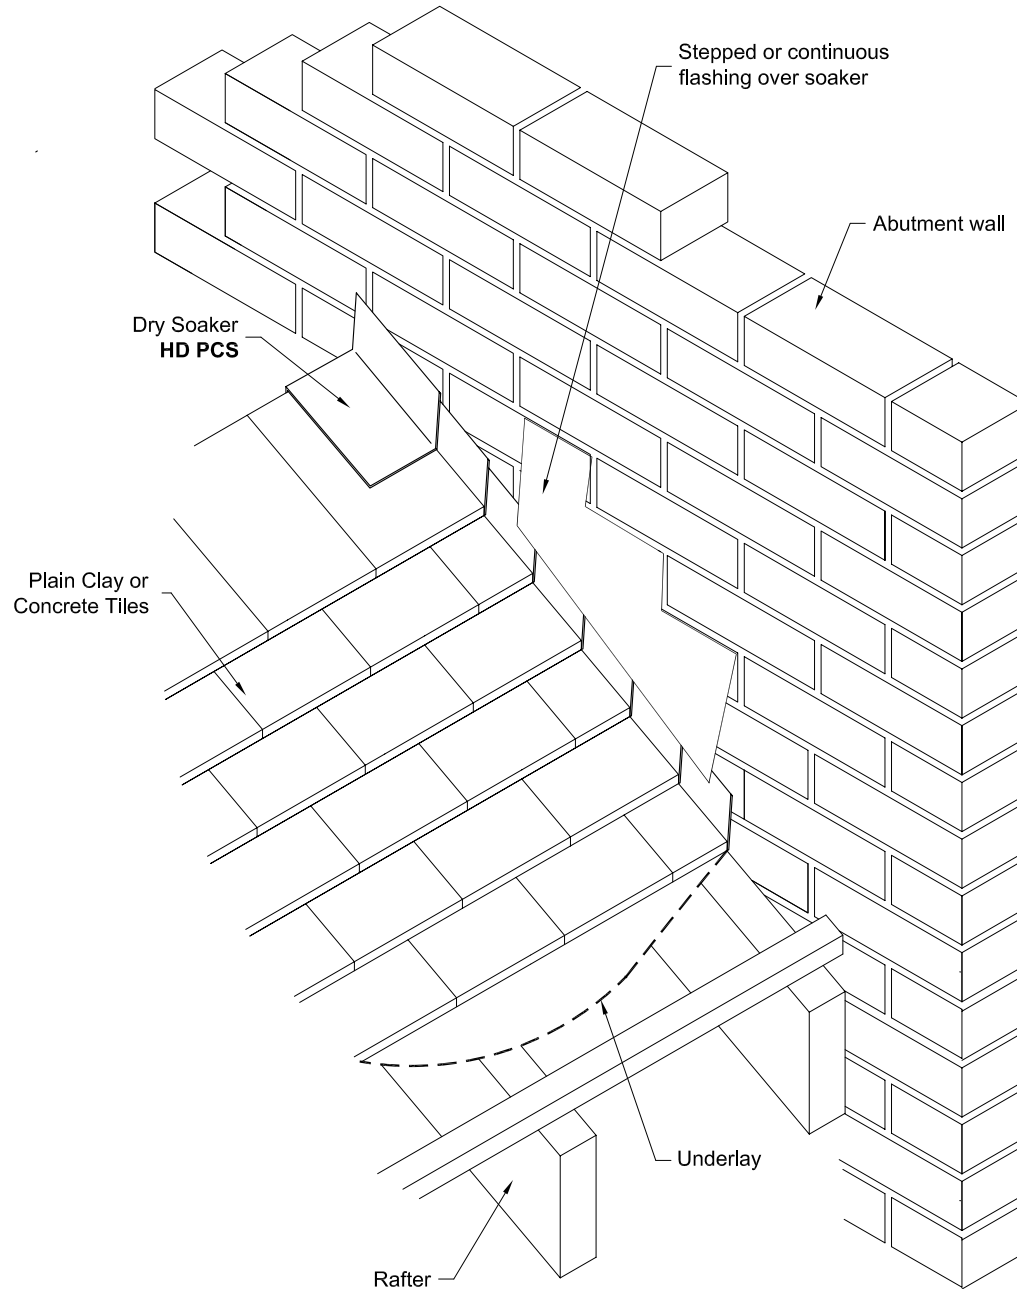

HD PCS

A lightweight polypropylene dry soaker suitable for use with plain clay and concrete tiles.
H75 x W100 x L170mm

HD PCS/R - Right Handed
HD PCS/L - Left Handed

CLIENT	
PROJECT	
SCALE NTS	DATE 10.06.2013
DRAWING TITLE Dry Soaker Plain Clay or Concrete Type HD PCS	
DRAWING NUMBER HD PCS	
Hambleside Danelaw Ltd	
T 01327 701900	
F 01327 701909	
W www.hambleside-danelaw.co.uk	
A Long March, Daventry, NN11 4NR	