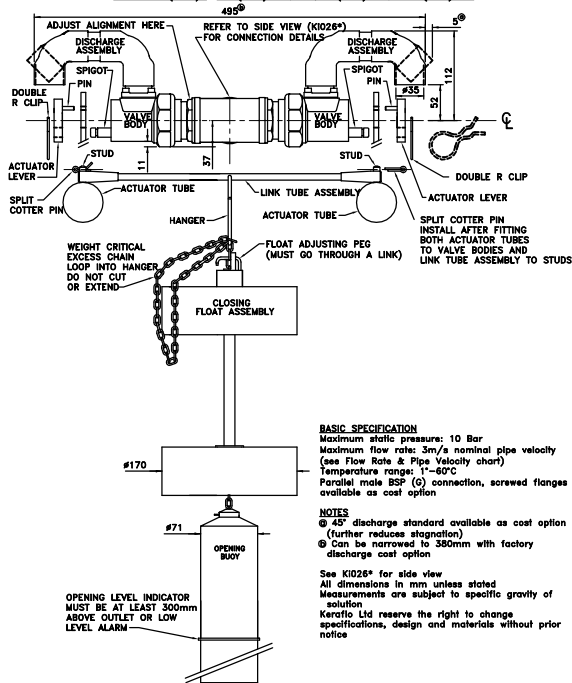

AYLESBURY KB TYPE
DIMENSIONS — FRONT VIEW
SIZES (DN): 2"(50)HF, 2½"(65)SF, 3"(80)RB

K10251
04/12/07